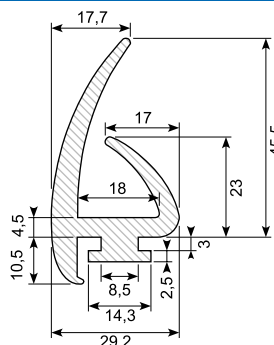

30.7932

Rubber profile for alu. track
Material: EPDM
Hardness: SH 70