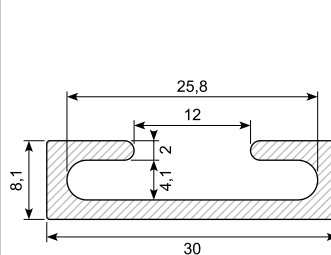

41.675A / 41.674A

Material: Aluminium
41.675A: 5,2 m - untreated
41.674A: 5 m - anodized