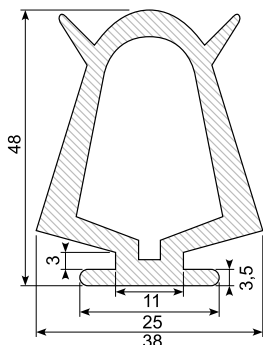

30.331

Material: EPDM, black
Hardness: SH 70