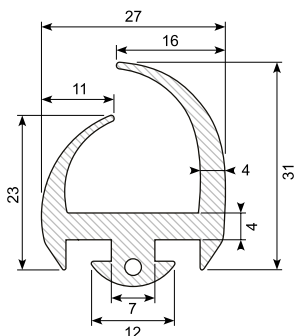

30.12957-1

Material: EPDM
Hardness: SH 65
Length: 2,5 m