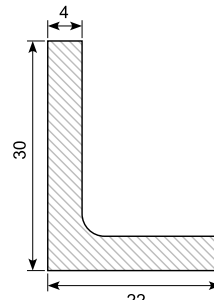

30.220L

Material: CR, black
Hardness: SH 65
Length: 6,5 m
Conditional oil resistant