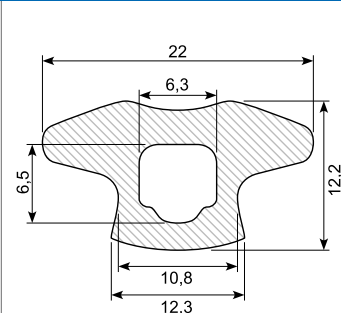

30.7652

Rubber profile
Material: EPDM
Hardness: SH 65