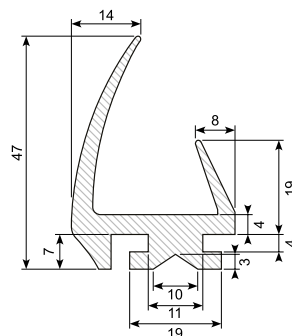

30.12957-2

Material: EPDM
Hardness: SH 65
Length: 4,3 m