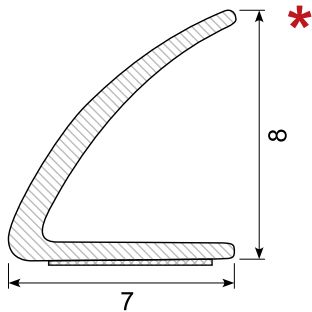

30.OT1024 / 30.OT1024B

Material: Silicone
Hardness: SH 60
With adhesive
30.OT1024: White
30.OT1024B: Black