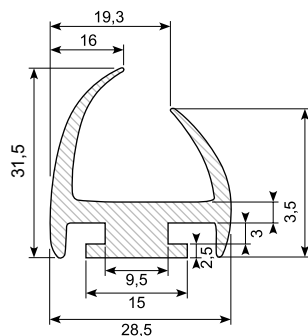

30.7933

H-profile for aluminium rail
Material: EPDM
Hardness: SH 70