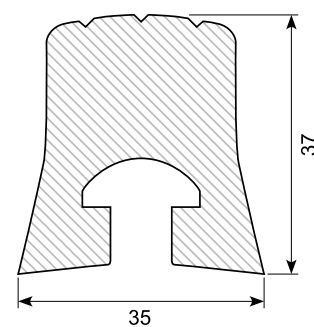

39.1208P

Fender profile with channel
Material: PE
Length: 3 m