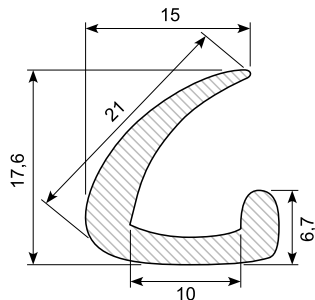

30.216S

Material: EPDM, black
Hardness: SH 65