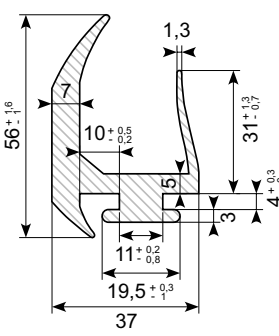

30.14226

Material: EPDM
Hardness: SH 60A