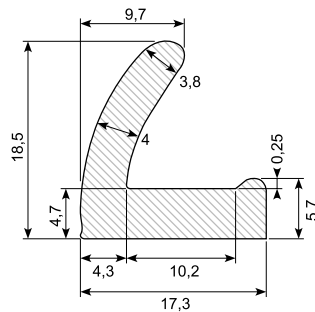

30.218S

Material: EPDM, black
Hardness: SH 75 - 81